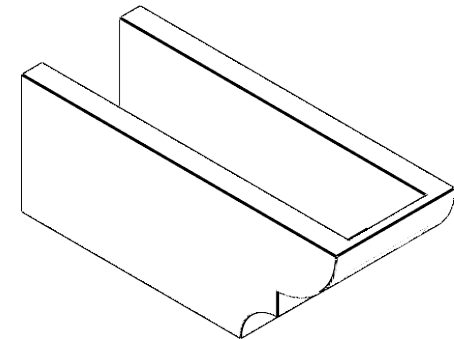

# ITEM NUMBER: RFTURO060X06000X16000X006RID00RCPR

6"W X 6"H X 16"L TIMBERTHANE ROUGH CEDAR RIDGEWOOD FAUX WOOD OPEN RAFTER TAIL, 6"L END, PRIMED TAN

**SIDE PROFILE**

**FRONT PROFILE**

**ISOMETRIC**

GENERATED DATE : 03/02/2023

EKENA MILLWORK  
2300 WEST MAIN ST.  
CLARKSVILLE, TX 75426  
TOLL FREE: 866-607-0453  
WWW.EKENAMILLWORK.COM

NOTES

1. INSTALLATION TO BE COMPLETED IN ACCORDANCE WITH MANUFACTURER'S SPECIFICATIONS.
2. DRAWING MAY NOT BE TO SCALE
3. THIS DRAWING IS INTENDED FOR DESIGN AND PLANNING PURPOSES ONLY.
4. ALL INFORMATION CONTAINED HEREIN WAS CURRENT AT THE TIME OF DEVELOPMENT BUT MUST BE REVIEWED AND APPROVED BY THE PRODUCT MANUFACTURER TO BE CONSIDERED ACCURATE.
5. TIMBERTHANE ARCHITECTURAL PRODUCTS ARE MADE FROM HIGH DENSITY URETHANE AND COME FACTORY PRIMED